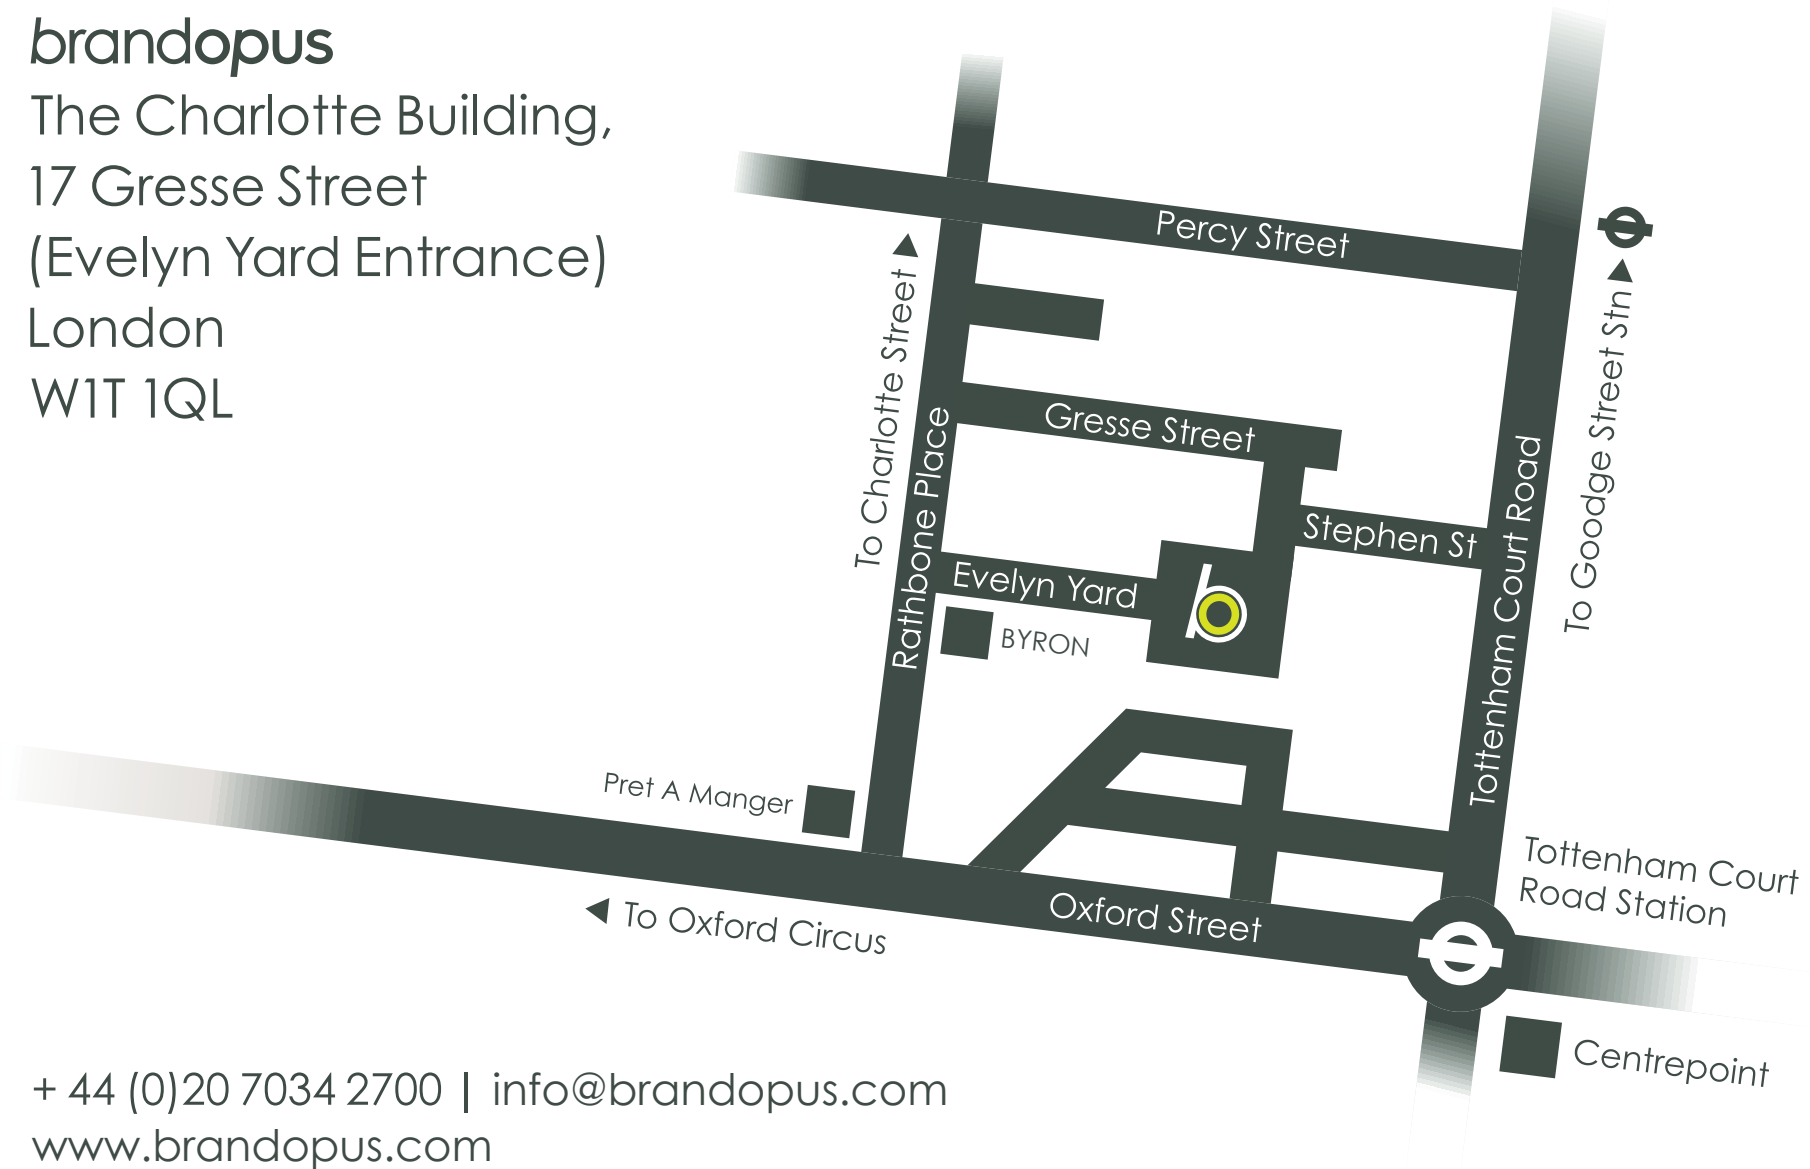

brandopus

The Charlotte Building,
17 Gresse Street
(Evelyn Yard Entrance)
London
W1T 1QL

+ 44 (0)20 7034 2700 | info@brandopus.com
www.brandopus.com